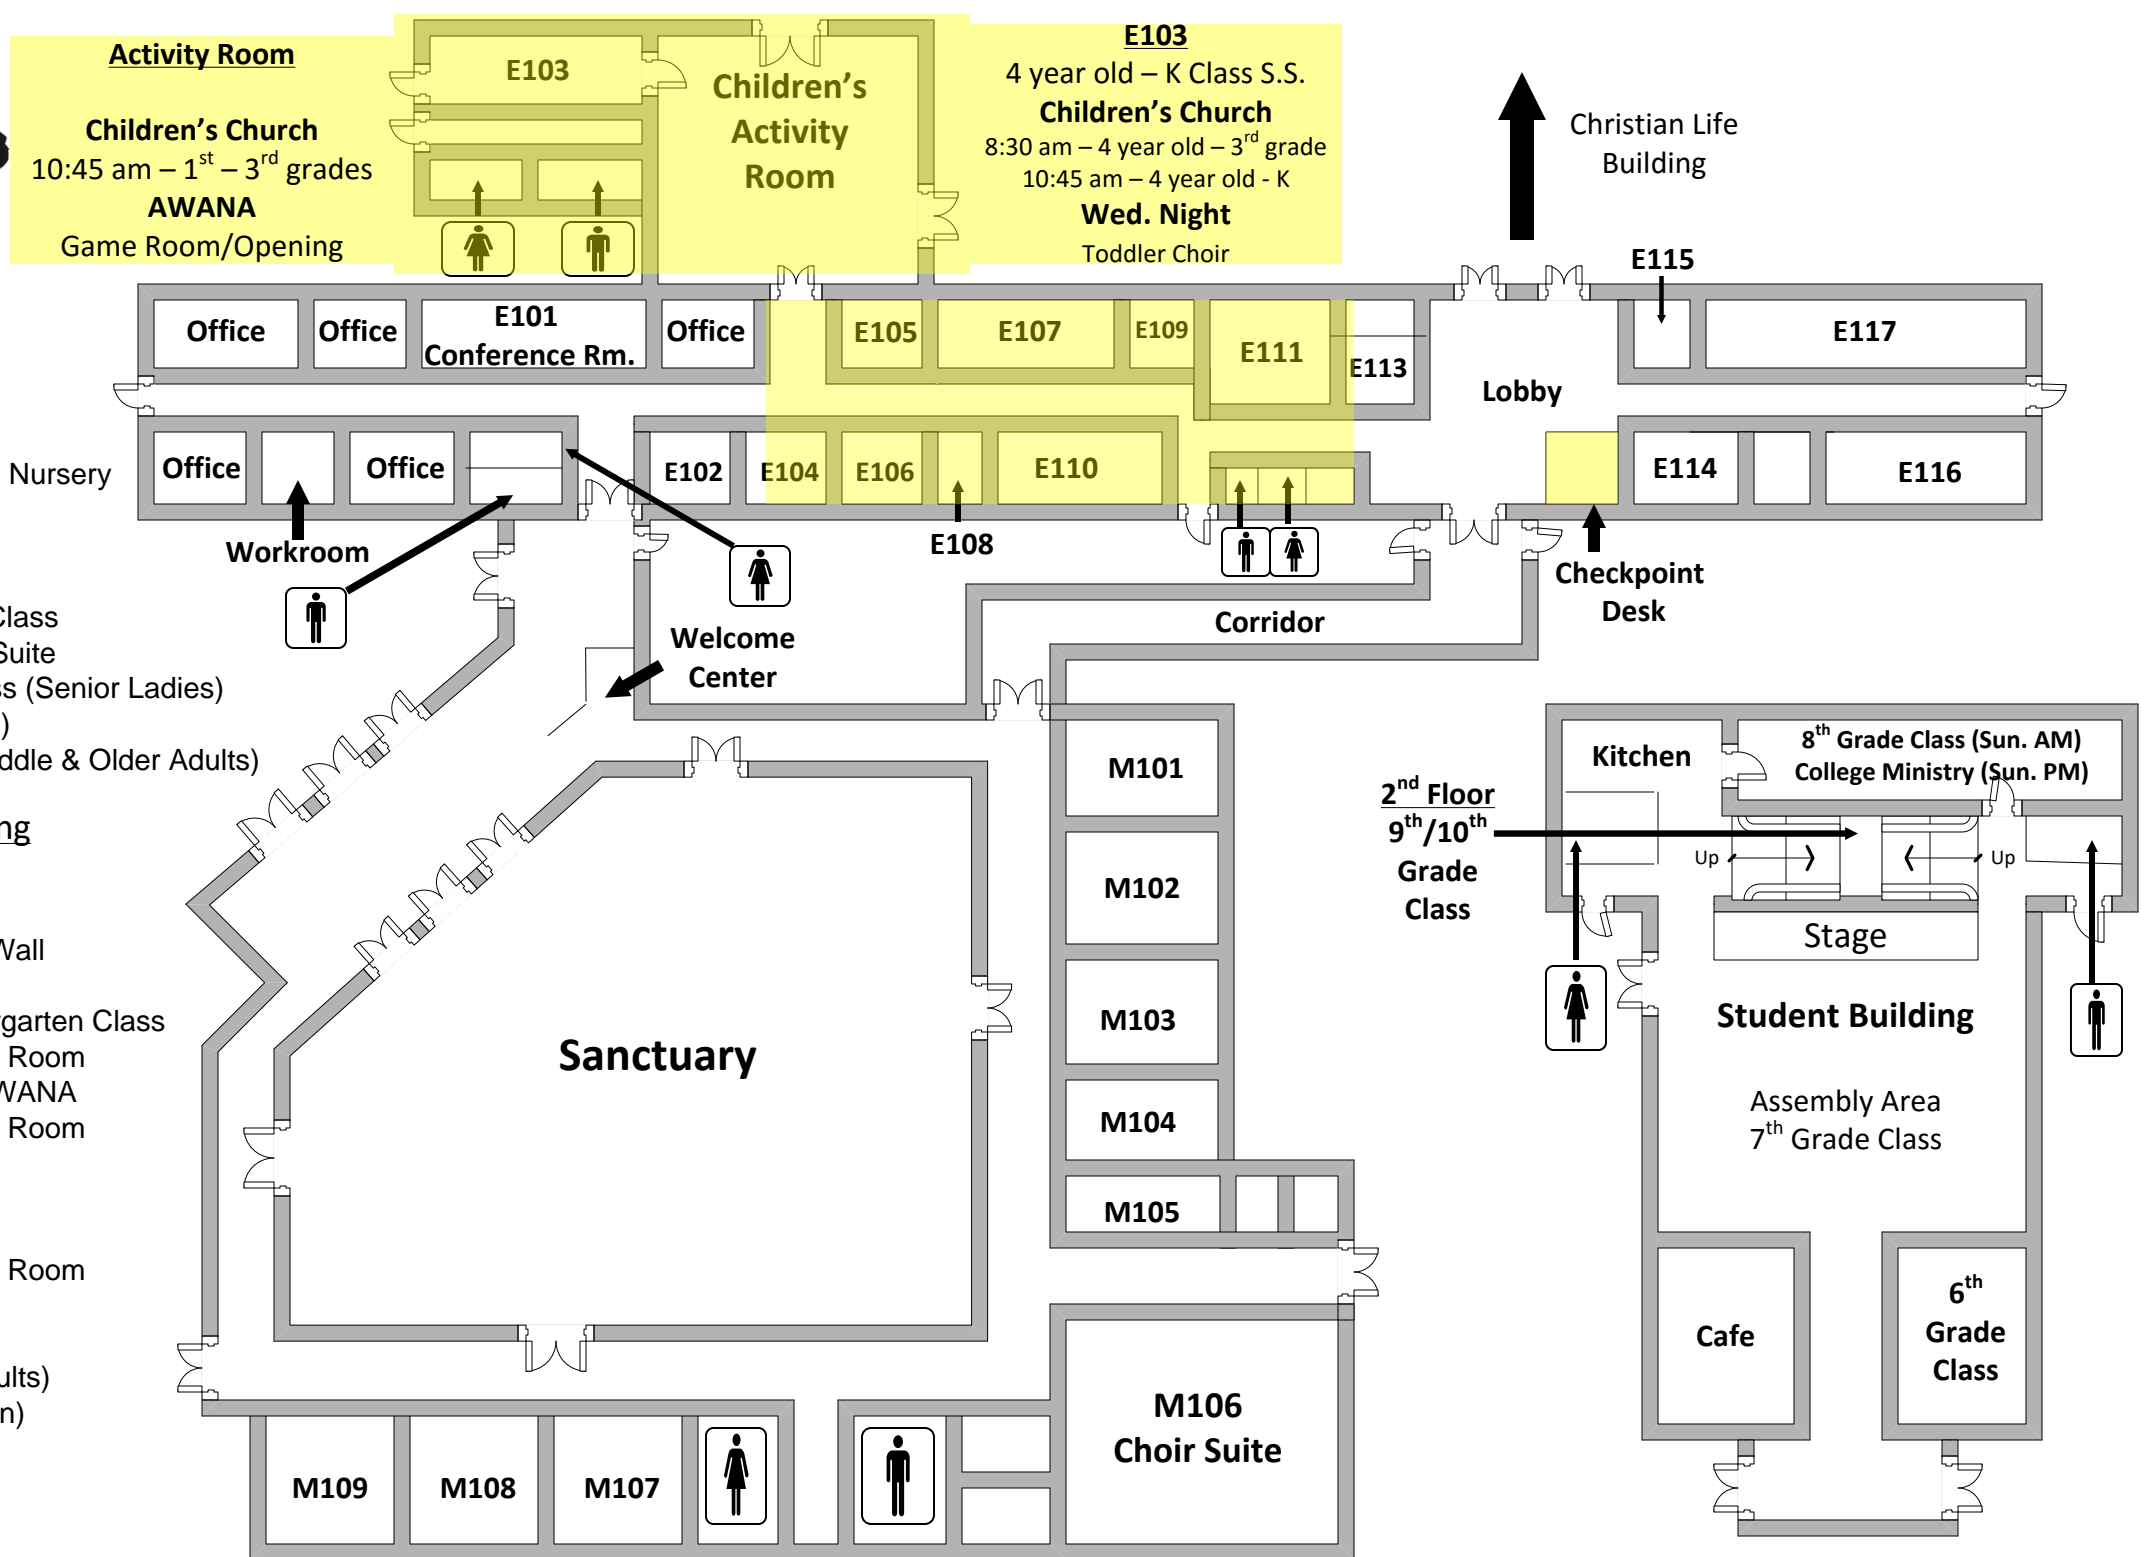

Church Map

Main Building

- M101 – Birth-12 Month Old Nursery
- M102 – 2 Year Old Class
- M103 – 3 Year Old Class
- M104 – 1 Year Old Class
- M105 – 11th & 12th Grade Class
- M106 – Adult Class/Choir Suite
- M107 – Bessie Myrick Class (Senior Ladies)
- M108 – Joy Class (Women)
- M109 – Thankful Class (Middle & Older Adults)

Education Building

- E101 – Conference Room
- E102 – Watchmen on the Wall Class (Adults)
- E103 – 4 Year old – Kindergarten Class
- E104 – AWANA Handbook Room
- E105 – 5th Grade Class/ AWANA
- E106 – AWANA Handbook Room
- E107 – 3rd/4th Grade Class
- E108 – AWANA Office
- E109 – Storage
- E110 – AWANA Handbook Room
- E111 – 1st/2nd Grade Class
- E114 – Sparrows Class (Middle & Older Adults)
- E116 – Faith Class (Women)
- E117 – Pairs/Spares Class (40s & 50s)

 Children's Wing Area

↑ Christian Life Building

Christian Life Building

Church Map

Sunday School
4 years old – K
Children’s Church
2nd service
4 years old -K

CHILDRENS’ CHURCH
8:30 am service
4 years old – 3rd grade
10:45 am service
1st-3rd grade

Cafe

Sanctuary

Welcome
Center

Workroom

Lobby

Storage

Corridor

Children’s
Activity
Room