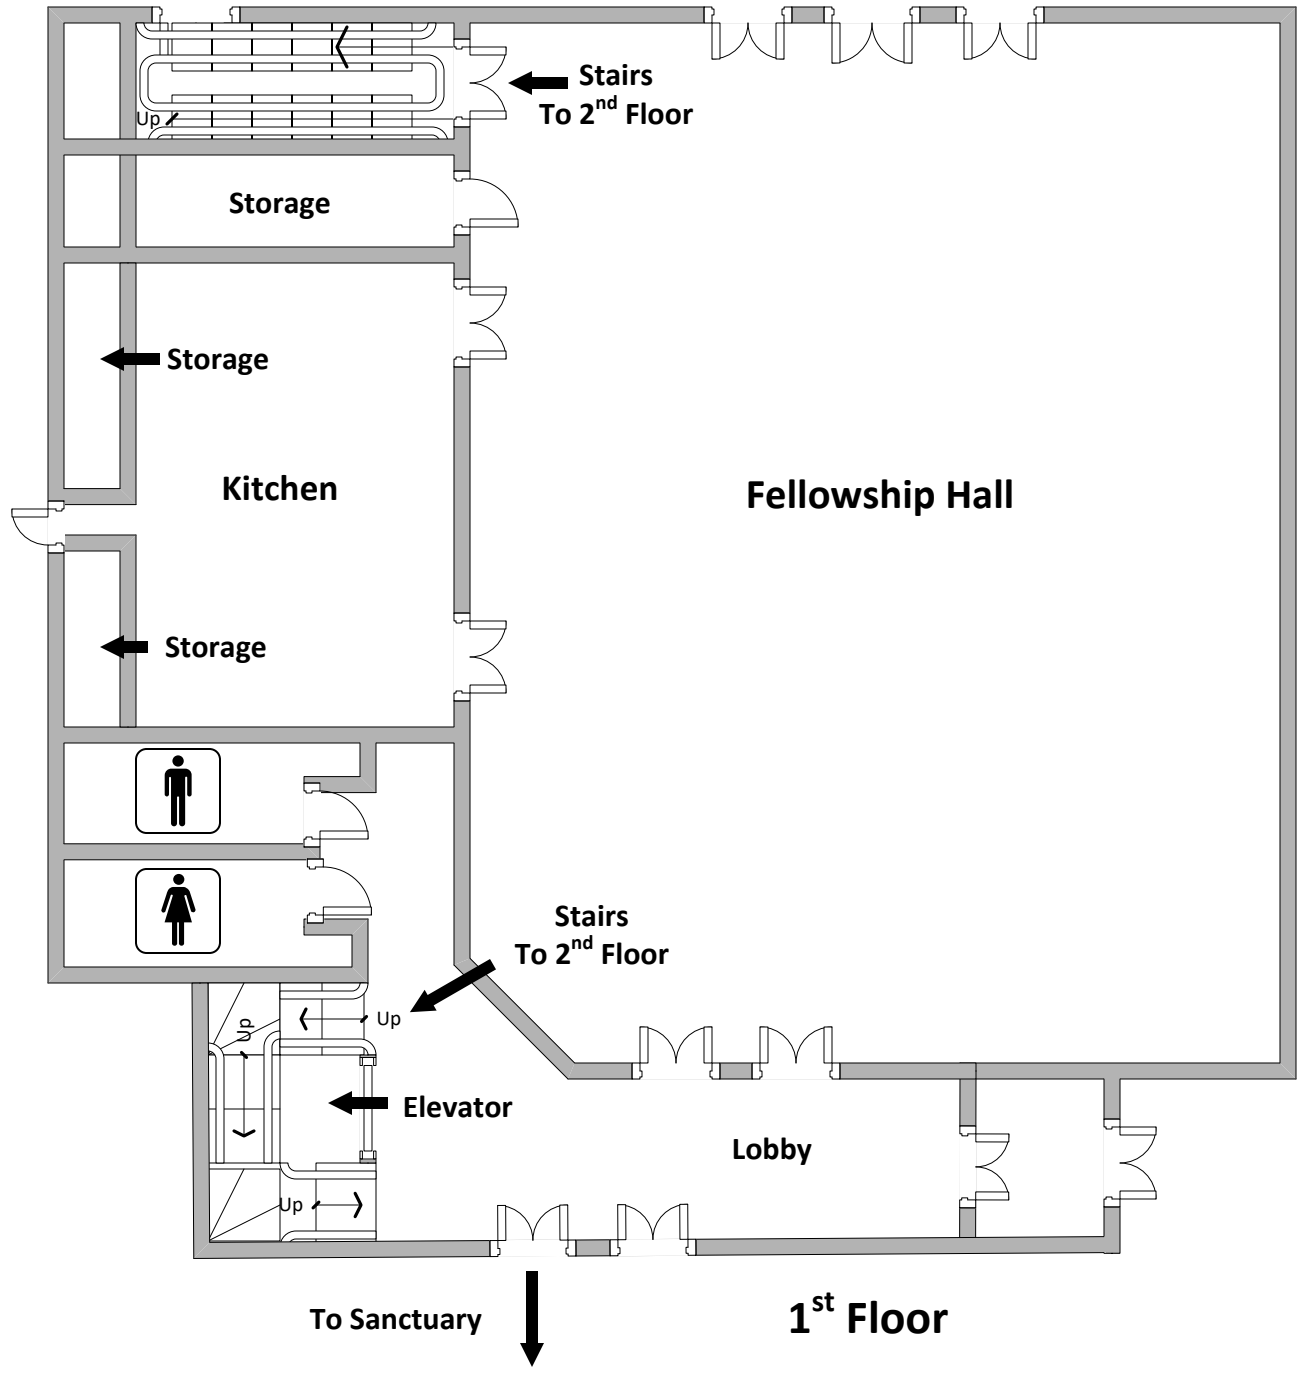

Church Map

Main Building

- M101 – Birth-12 Month Old Nursery
- M102 – 2 Year Old Class
- M103 – 3 Year Old Class
- M104 – 1 Year Old Class
- M105 – 11th & 12th Grade Class
- M106 – Adult Class/Choir Suite
- M107 – Bessie Myrick Class (Senior Ladies)
- M108 – Joy Class (Women)
- M109 – Thankful Class (Middle & Older Adults)

Education Building

- E101 – Conference Room
- E102 – Watchmen on the Wall Class (Adults)
- E103 – 4 Year old – Kindergarten Class
- E104 – AWANA Handbook Room
- E105 – 5th Grade Class/ AWANA
- E106 – AWANA Handbook Room
- E107 – 3rd/4th Grade Class
- E108 – AWANA Office
- E109 – Storage
- E110 – AWANA Handbook Room
- E111 – 1st/2nd Grade Class
- E114 – Sparrows Class (Middle & Older Adults)
- E116 – Faith Class (Women)
- E117 – Pairs/Spares Class (40s & 50s)

 Children's Wing Area

↑ Christian Life Building

Christian Life Building

Church Map

Sunday School
4 years old – K
Children’s Church
2nd service
4 years old -K

CHILDRENS’ CHURCH
8:30 am service
4 years old – 3rd grade
10:45 am service
1st-3rd grade