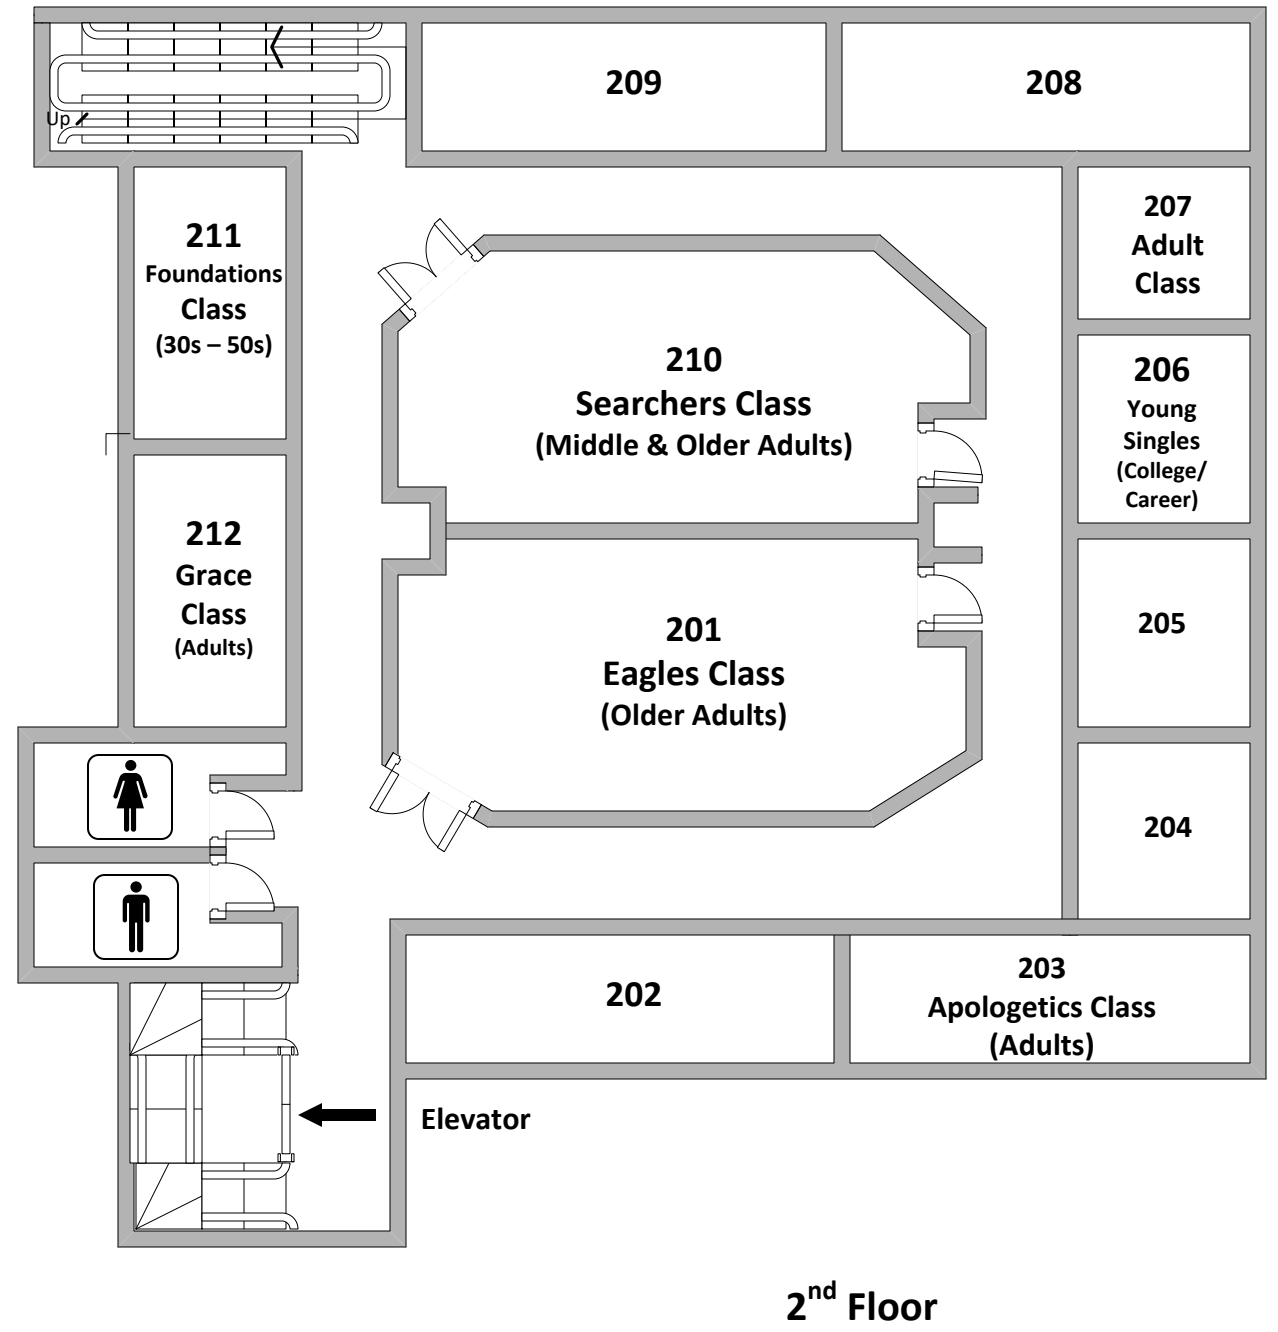

Church Map

Main Building

- M101 – Birth-12 Month Old Nursery
- M102 – 2 Year Old Class
- M103 – 3 Year Old Class
- M104 – 1 Year Old Class
- M105 – 11th & 12th Grade Class
- M106 – Adult Class/Choir Suite
- M107 – Bessie Myrick Class (Senior Ladies)
- M108 – Joy Class (Women)
- M109 – Thankful Class (Middle & Older Adults)

Education Building

- E101 – Conference Room
- E102 – Watchmen on the Wall Class (Adults)
- E103 – 4 Year old – Kindergarten Class
- E104 – AWANA Handbook Room
- E105 – 5th Grade Class/ AWANA
- E106 – AWANA Handbook Room
- E107 – 3rd/4th Grade Class
- E108 – AWANA Office
- E109 – Storage
- E110 – AWANA Handbook Room
- E111 – 1st/2nd Grade Class
- E114 – Sparrows Class (Middle & Older Adults)
- E116 – Faith Class (Women)
- E117 – Pairs/Spares Class (40s & 50s)

 Children's Wing Area

↑ Christian Life Building

Christian Life Building

Church Map

Sunday School
4 years old – K
Children’s Church
2nd service
4 years old -K

CHILDRENS’ CHURCH
8:30 am service
4 years old – 3rd grade
10:45 am service
1st-3rd grade

Cafe

Sanctuary

Welcome
Center

Workroom

Lobby

Storage

Corridor

Children’s
Activity
Room