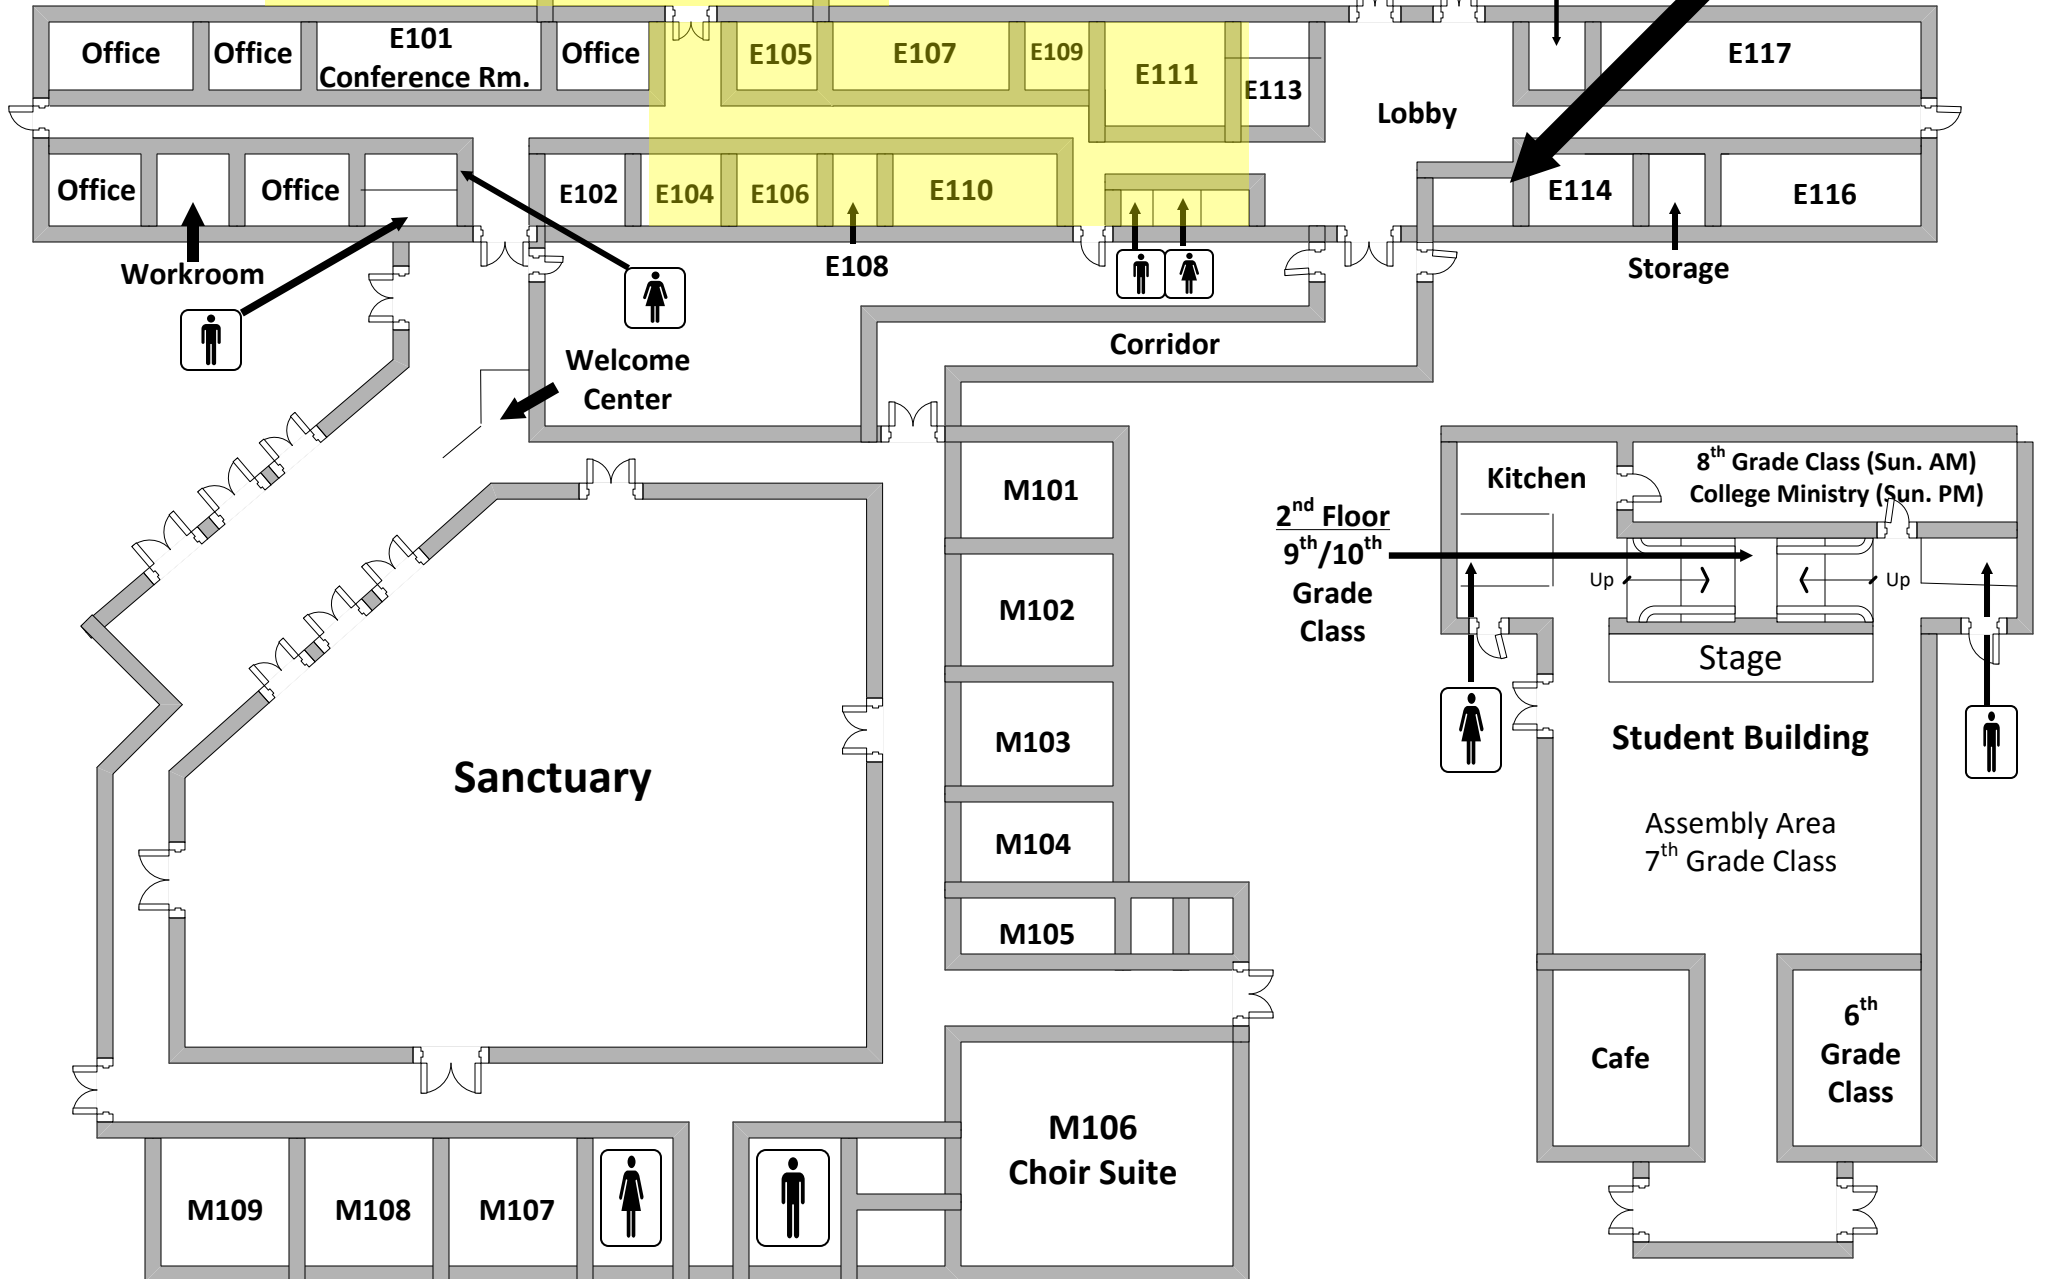

Christian Life Building

1st & 2nd Grade Sunday School – E111
3rd & 4th Grade Sunday School – E107
5th Grade Sunday School – E105

2nd Floor
9th/10th
Grade
Class

8th Grade Class (Sun. AM)
College Ministry (Sun. PM)

Assembly Area
7th Grade Class

6th
Grade
Class

M106
Choir Suite

M109 M108 M107

M101
M102
M103
M104
M105

Kitchen

Stage

Student Building

Cafe

Sanctuary

Welcome
Center

Workroom

Lobby

Storage

Corridor

Children’s
Activity
Room